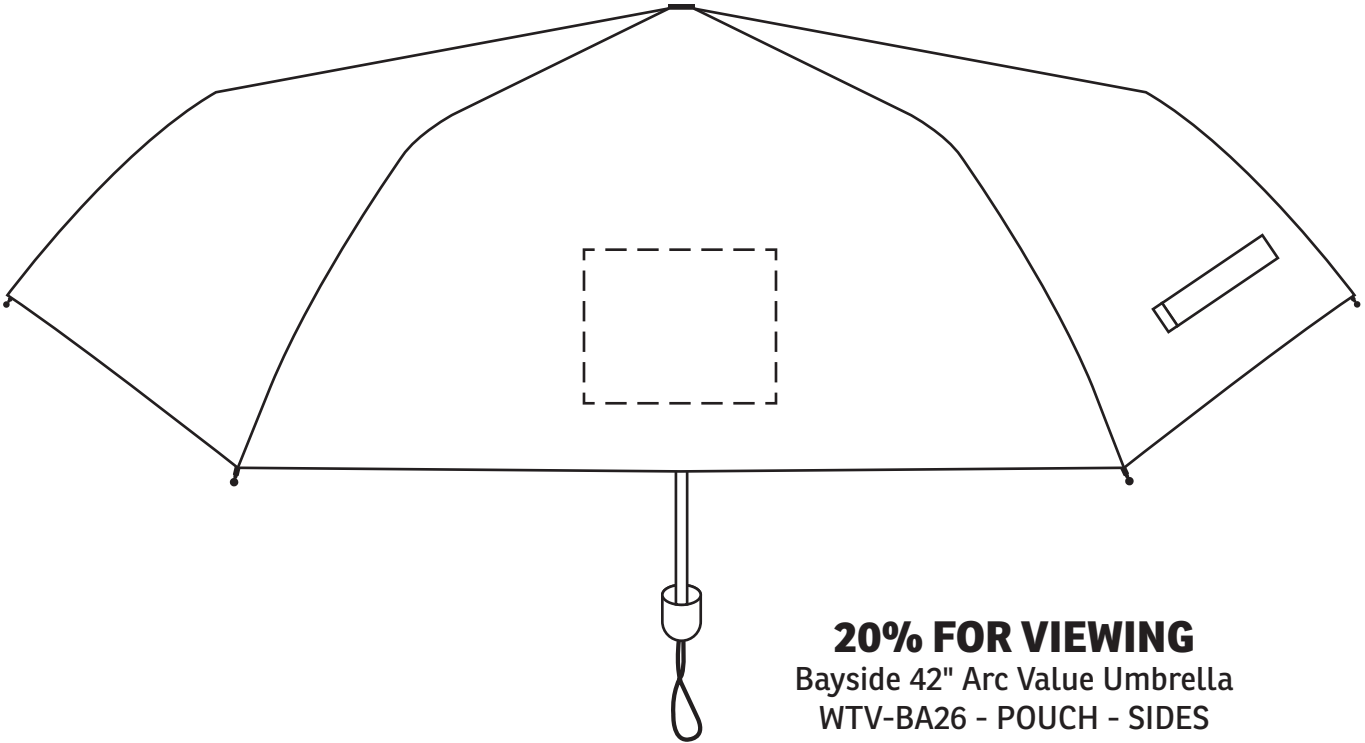

50% FOR VIEWING

5" x 4"
PANELS

50% FOR VIEWING

4" x 1-3/4"
POUCH

20% FOR VIEWING

Bayside 42" Arc Value Umbrella
WTV-BA26 - PANEL 2

20% FOR VIEWING

Bayside 42" Arc Value Umbrella
WTV-BA26 - POUCH - SIDES

Item #	Description
WTV-BA26	Bayside 42" Arc Value Umbrella

Your artwork will be sized to max imprint area unless otherwise requested. Due to the orientation of some logos, your artwork may be sized smaller than the imprint area listed here or in the catalog to achieve a uniform, non-distorted imprint.