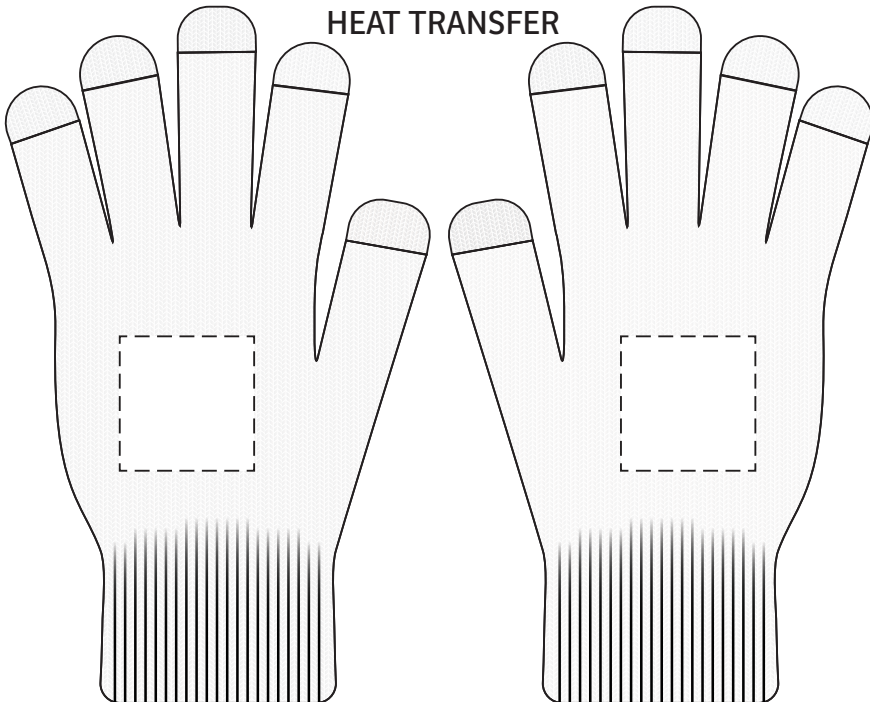

35% FOR VIEWING

Easy Swipe Touch-Sensitive RPET Glove With Drawstring Pouch

WOR-ES26 - Either Side (SCREEN)

DEFAULT

4" x 3"
SCREEN - POUCH

35% FOR VIEWING

Easy Swipe Touch-Sensitive RPET Glove With Drawstring Pouch

WOR-ES26

HEAT TRANSFER

2" x 2"
HEAT TRANSFER
GLOVES

Item #	Description
WOR-ES26	Easy Swipe Touch-Sensitive RPET Glove with Drawstring Pouch

Your artwork will be sized to max imprint area unless otherwise requested. Due to the orientation of some logos, your artwork may be sized smaller than the imprint area listed here or in the catalog to achieve a uniform, non-distorted imprint.