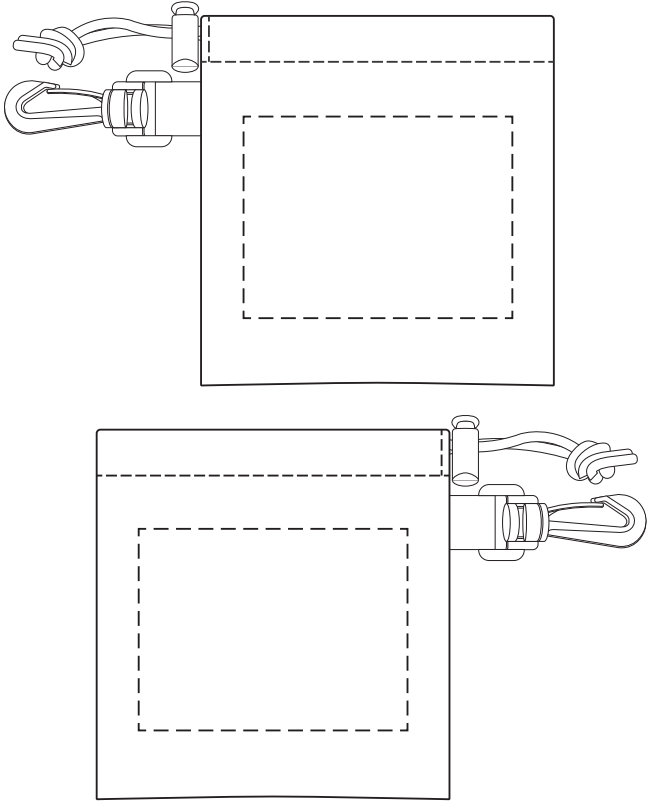

35% FOR VIEWING

Easy Swipe Touch-Sensitive RPET Glove With Drawstring Pouch

WOR-ES26 - Either Side (SCREEN)

DEFAULT

4" x 3"
SCREEN - POUCH

35% FOR VIEWING

Easy Swipe Touch-Sensitive RPET Glove With Drawstring Pouch

WOR-ES26

HEAT TRANSFER

2" x 2"
HEAT TRANSFER
GLOVES

Item #	Description
WOR-ES26	Easy Swipe Touch-Sensitive RPET Glove with Drawstring Pouch

Your artwork will be sized to max imprint area unless otherwise requested. Due to the orientation of some logos, your artwork may be sized smaller than the imprint area listed here or in the catalog to achieve a uniform, non-distorted imprint.