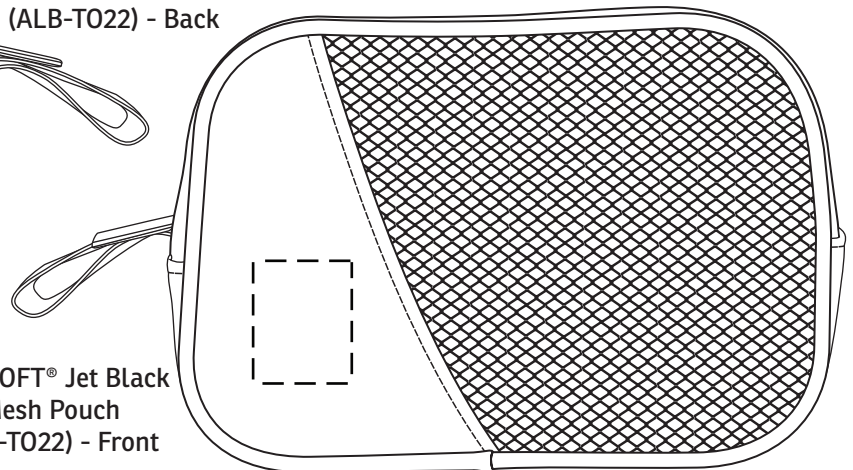

SCREEN or HEAT TRANSFER

ACTUAL SIZE

1-1/2" x 1/4"
WLT-LT22
PAD

ACTUAL SIZE

3-1/2" x 2" BACK
ALB-T022
HEAT TRANSFER

50% FOR VIEWING

Bike Light Gift Set
WLT-GS22

Flare Bike Light (WLT-FR22)

Lucent Taillight (WLT-LT22)

AeroLOFT® Jet Black
Mesh Pouch
(ALB-T022) - Back

AeroLOFT

AeroLOFT® Jet Black
Mesh Pouch
(ALB-T022) - Front

| Item # | Description |
|----------|---------------------|
| WLT-GS22 | Bike Light Gift Set |

Your artwork will be sized to max imprint area unless otherwise requested. Due to the orientation of some logos, your artwork may be sized smaller than the imprint area listed here or in the catalog to achieve a uniform, non-distorted imprint.