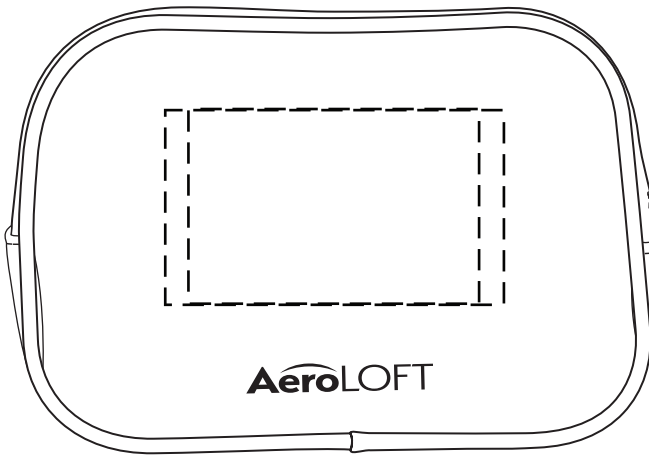

SCREEN or HEAT TRANSFER

ACTUAL SIZE

1-1/2" x 1/4"
WLT-LT22
PAD

ACTUAL SIZE

3-1/2" x 2" BACK
ALB-T022
HEAT TRANSFER

50% FOR VIEWING

Bike Light Gift Set
WLT-GS22

Flare Bike Light (WLT-FR22)

Lucent Taillight (WLT-LT22)

AeroLOFT® Jet Black
Mesh Pouch
(ALB-T022) - Back

AeroLOFT

AeroLOFT® Jet Black
Mesh Pouch
(ALB-T022) - Front

| Item # | Description |
|----------|---------------------|
| WLT-GS22 | Bike Light Gift Set |

Your artwork will be sized to max imprint area unless otherwise requested. Due to the orientation of some logos, your artwork may be sized smaller than the imprint area listed here or in the catalog to achieve a uniform, non-distorted imprint.