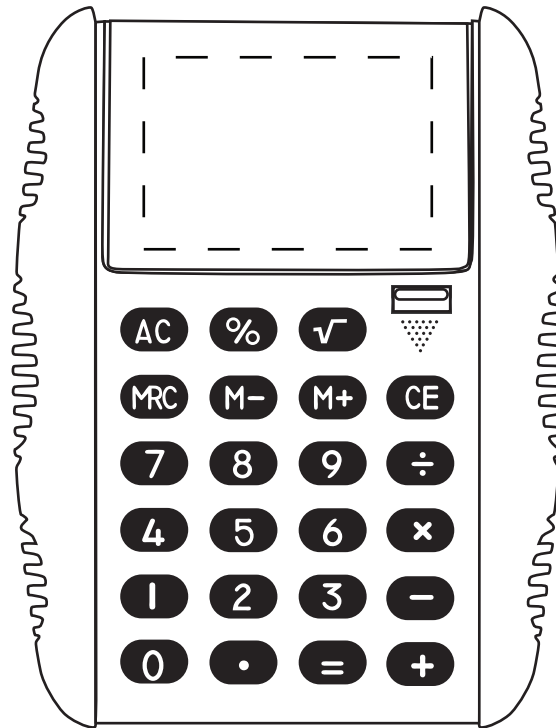

IMPRINT AREA  
1-1/2" x 1-1/2" back

IMPRINT AREA  
1-1/2" x 1" front

Item #	Description
WCA-GF08	GRIP & FLIP CALCULATOR

Your artwork will be sized to max imprint area unless otherwise requested. Due to the orientation of some logos, your artwork may be sized smaller than the imprint area listed here or in the catalog to achieve a uniform, non-distorted imprint.