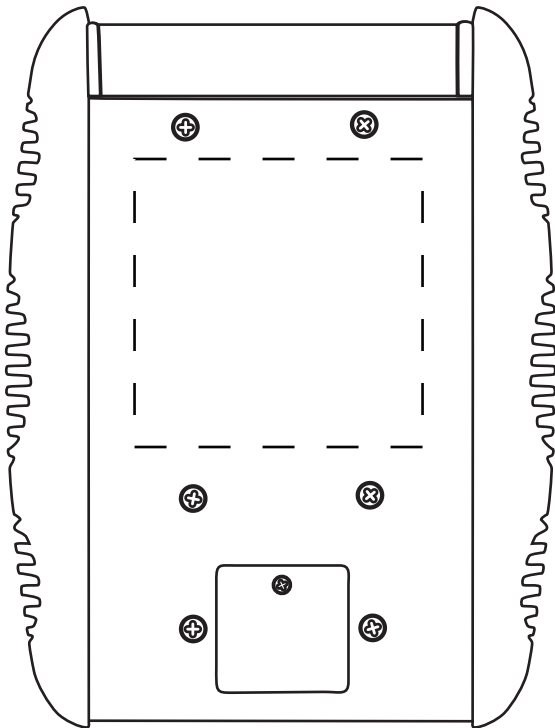

IMPRINT AREA  
1-1/2" x 1-1/2" back

IMPRINT AREA  
1-1/2" x 1" front

Item #	Description
WCA-GF08	GRIP & FLIP CALCULATOR

Your artwork will be sized to max imprint area unless otherwise requested. Due to the orientation of some logos, your artwork may be sized smaller than the imprint area listed here or in the catalog to achieve a uniform, non-distorted imprint.