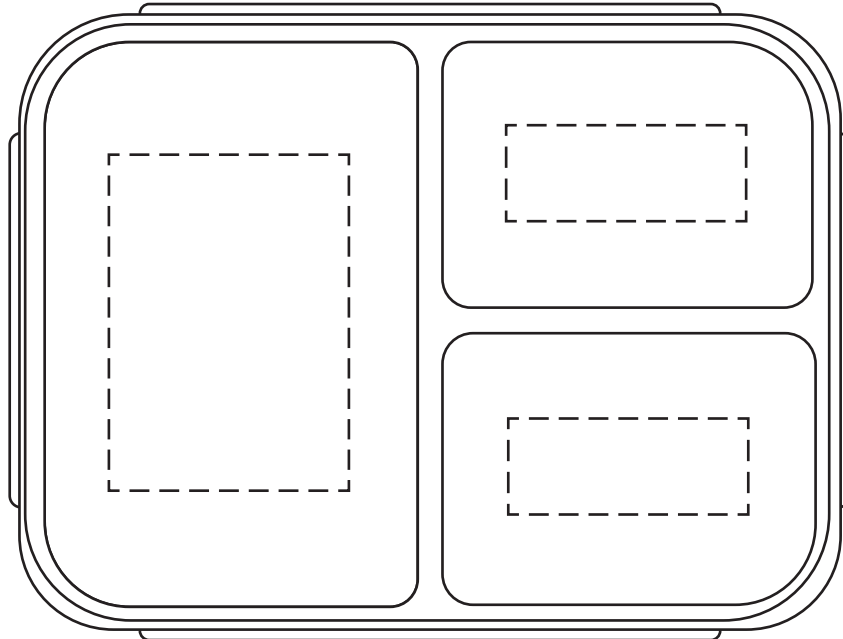

2-1/2" x 3-1/2"
Lid - Left

2-1/2" x 1"
Lid - Upper or Lower Right

50% FOR VIEWING

NAYAD® Ellis Lunch Box
NKA-EL26 - Lid

Item #	Description
NKA-EL26	NAYAD® Ellis Lunch Box

Your artwork will be sized to max imprint area unless otherwise requested. Due to the orientation of some logos, your artwork may be sized smaller than the imprint area listed here or in the catalog to achieve a uniform, non-distorted imprint.