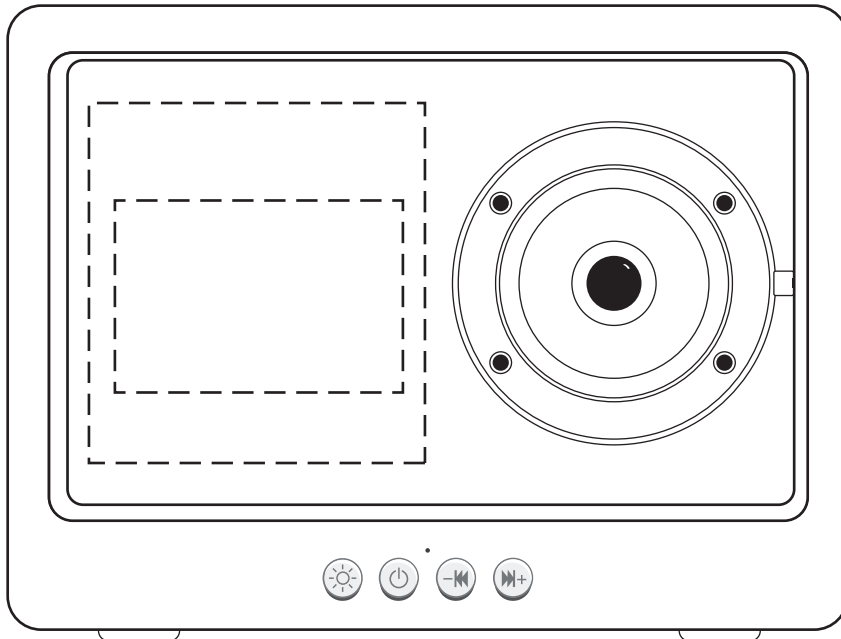

3-1/2" x 3-3/4" Back  
LASER ENGRAVE  
(DEFAULT)

3" x 2"  
PAD

**50% FOR VIEWING**  
AMP 5W Wireless Speaker  
ESP-AM26 - FRONT

Item #	Description
ESP-AM26	AMP 5W Wireless Speaker

Your artwork will be sized to max imprint area unless otherwise requested. Due to the orientation of some logos, your artwork may be sized smaller than the imprint area listed here or in the catalog to achieve a uniform, non-distorted imprint.