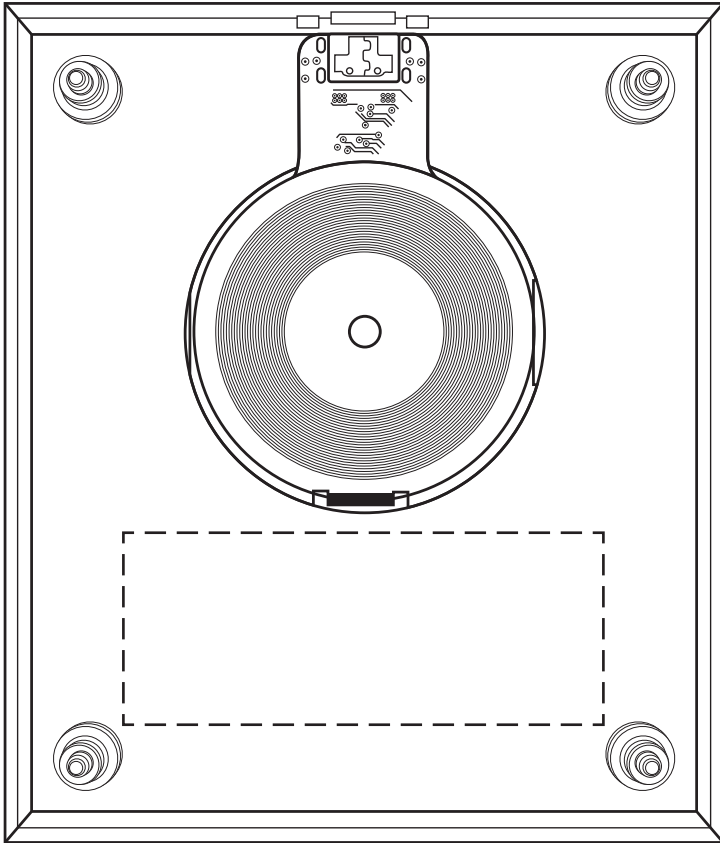

**ACTUAL SIZE**

Lucent Acrylic Light-Up 15W Wireless Charger  
EAC-LU24 - TOP

2-1/2" x 1"  
TOP  
PAD or DIGITAL

DIGITAL  
EDGE-TO-EDGE

\*\*\*FOR DIGITAL PRINTING\*\*\*

IMPRINT COLORS WILL APPEAR MUTED AND  
WASHED OUT ON THIS ITEM

| Item #   | Description                                  |
|----------|--|
| EAC-LU24 | Lucent Acrylic Light-Up 15W Wireless Charger |

Your artwork will be sized to max imprint area unless otherwise requested. Due to the orientation of some logos, your artwork may be sized smaller than the imprint area listed here or in the catalog to achieve a uniform, non-distorted imprint.