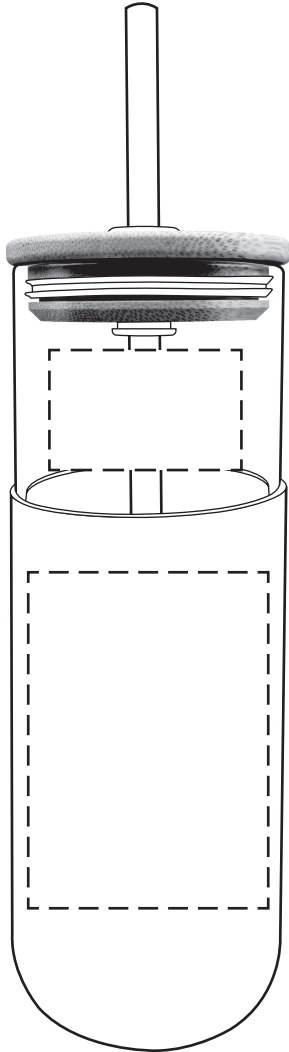

50% FOR VIEWING

2" x 1-1/4"
Glass Bottle

8-1/4" x 1-1/4" Wrap w/ Gap - Glass Bottle

2-Sided Wrap - Glass Bottle

2-1/2" x 3-1/2"
Silicone Sleeve

2-Sided Wrap - Silicone Sleeve

50% FOR VIEWING

Stirling 18 oz Glass Tumbler
with Silicone Sleeve & PP Straw

DTM-ST24

Item #	Description
DTM-ST24	Stirling 18 oz Glass Tumbler with Silicone Sleeve & PP Straw

Your artwork will be sized to max imprint area unless otherwise requested. Due to the orientation of some logos, your artwork may be sized smaller than the imprint area listed here or in the catalog to achieve a uniform, non-distorted imprint.