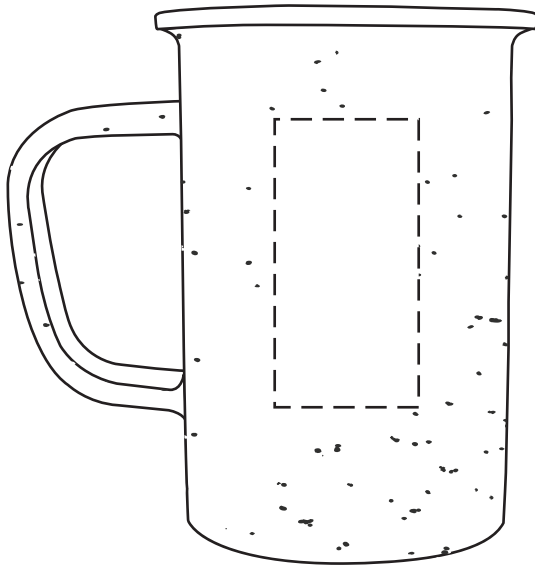

1-1/2" x 3"

Either Side (SCREEN)
One Color Only

6-1/2" x 3" Wrap (SCREEN) One Color Only

2-Sided Wrap (SCREEN) One Color Only

DEFAULT

50% FOR VIEWING

Caldron 22 oz Enamel-Lined Iron Mug
DMU-CA23 - SIDE

50% FOR VIEWING

Caldron 22 oz Enamel-Lined Iron Mug
DMU-CA23 - SIDE

Disclaimer: The logo may appear off center due to production needing 1.5 inch spacing away from the handle. Imprint may break-up due to the texture on the bottle surface.

Item #	Description
DMU-CA23	Caldron 22 oz Enamel-Lined Iron Mug

Your artwork will be sized to max imprint area unless otherwise requested. Due to the orientation of some logos, your artwork may be sized smaller than the imprint area listed here or in the catalog to achieve a uniform, non-distorted imprint.