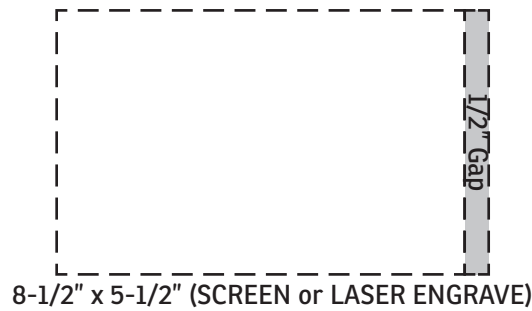

25% FOR VIEWING

50% FOR VIEWING

Alamo 27 oz
Recycled Aluminum Bottle
DBT-AM26 - FRONT

Item #	Description
DBT-AM26	Alamo 27 oz Recycled Aluminum Bottle

Your artwork will be sized to max imprint area unless otherwise requested. Due to the orientation of some logos, your artwork may be sized smaller than the imprint area listed here or in the catalog to achieve a uniform, non-distorted imprint.