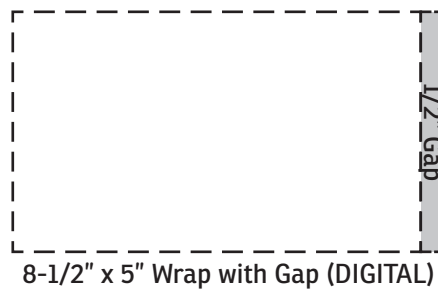

25% FOR VIEWING

50% FOR VIEWING

Alamo 27 oz
Recycled Aluminum Bottle
DBT-AM26 - FRONT

Item #	Description
DBT-AM26	Alamo 27 oz Recycled Aluminum Bottle

Your artwork will be sized to max imprint area unless otherwise requested. Due to the orientation of some logos, your artwork may be sized smaller than the imprint area listed here or in the catalog to achieve a uniform, non-distorted imprint.